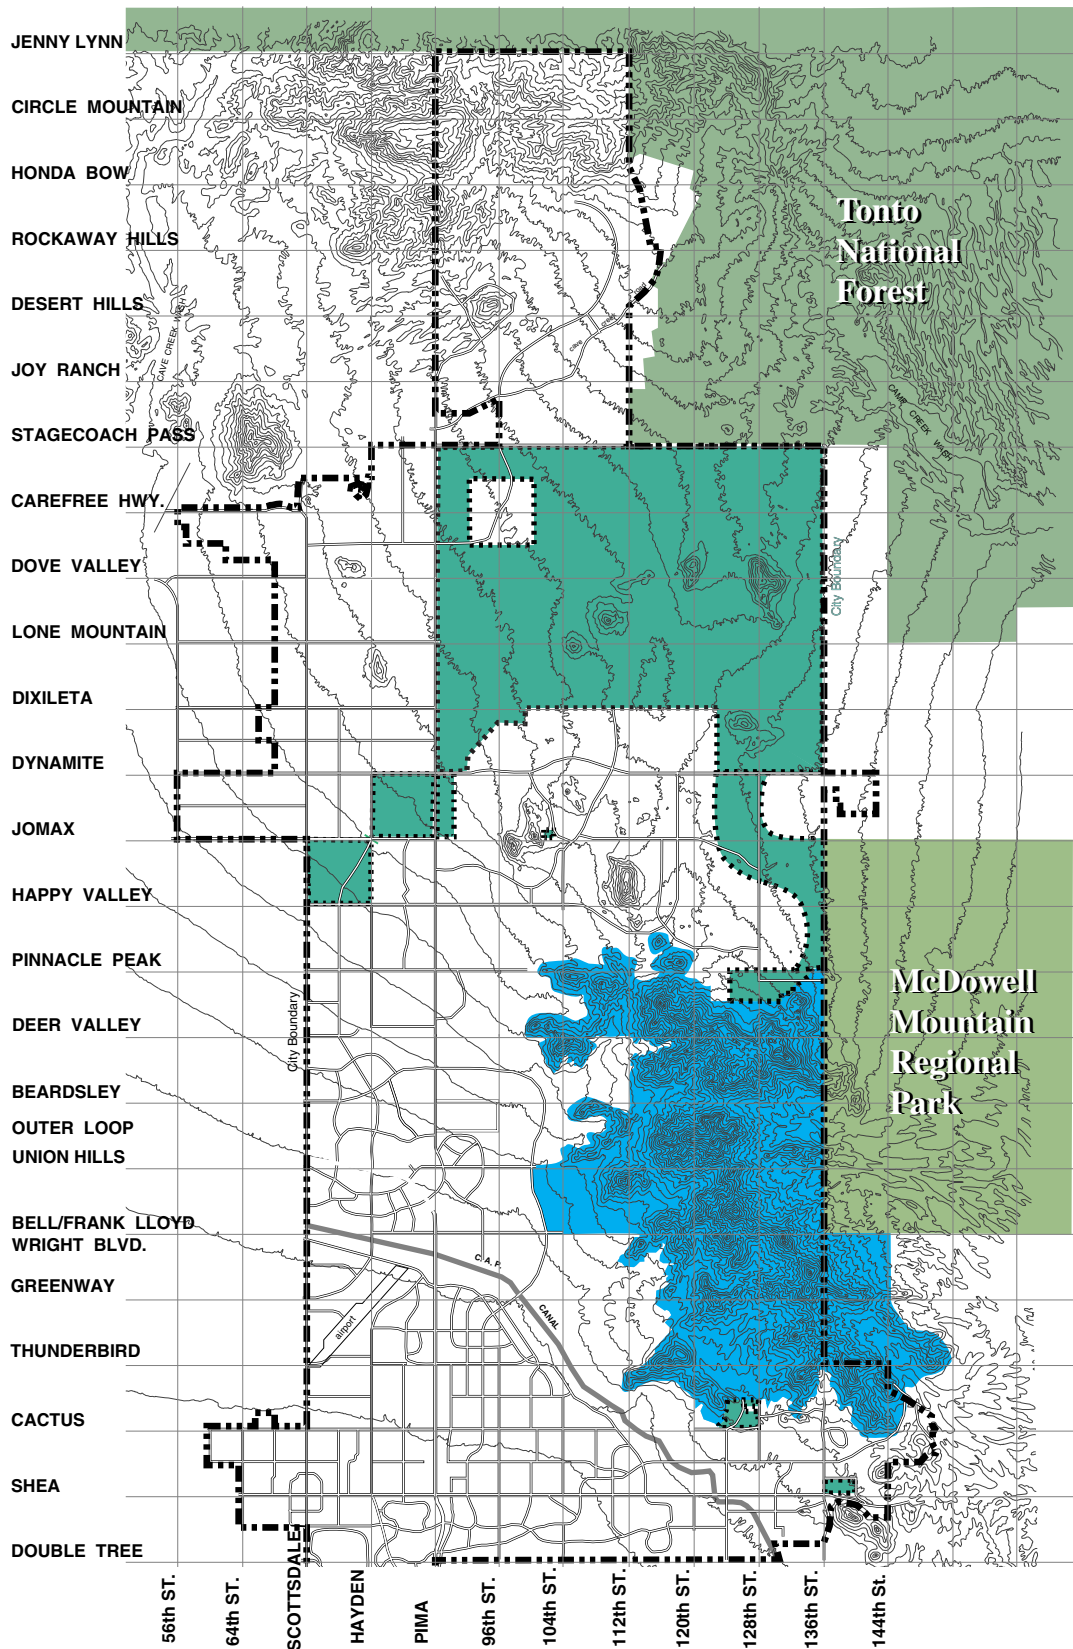

RECOMMENDED STUDY BOUNDARY FOR THE MCDOWELL SONORAN PRESERVE

RECOMMENDED STUDY BOUNDARY (RSB) FOR THE MCDOWELL SONORAN PRESERVE: 36,400 ACRES

- 16,460 Acre Original Recommended Study Boundary Used from 1995 to 1998 for Expenditures of Voter Approved Sales Tax Revenues
- 19,940 Acre Expanded Recommended Study Boundary August 1998, Resolution No. 5143

City Boundary
city of scottsdale, arizona
Revised 9/99 Dsrtps2
Note: Map is for illustration purposes only and is not to scale.